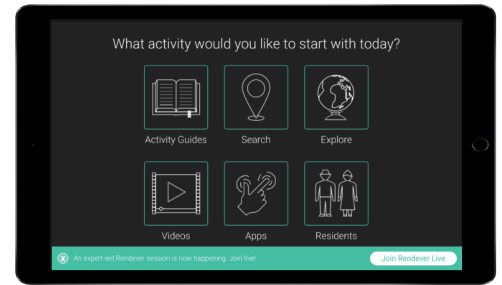

What is Rendever Live?

Rendever Live offers pre-scheduled sessions that are broadcast live to everyone in the Rendever family. Completely complimentary, an expert from our team will take your residents through an engaging experience and interact with them via our Expert Chat feature throughout. Simply tune in when a session is scheduled to see for yourself!

How do I tune in?

To join, tap the banner notification along the bottom of your control tablet - or the icon with three dots and select 'Rendever Live.' It may take 20 seconds or so to load on the tablet and in the headsets. The Expert Chat icon will bring up a chat box so that you can ask questions or request technical assistance and the Volume Settings will allow you to manage the experience and voice volume.